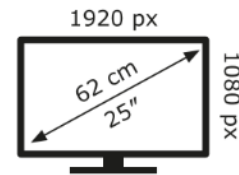

Lenovo

Y25-30(G22245FY0)

19 kWh/1000h

ABCDEF**G**

29 kWh/1000h

2019/2013

Lenovo

Y25-30 (G22245FY0)

19 kWh/1000h

ABCDEF**G**

29 kWh/1000h

2019/2013