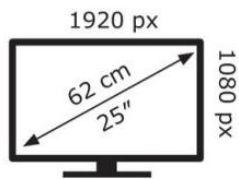

Lenovo

Y25-30(G22245FY0)

19 kWh/1000h

ABCDEF**G**

29 kWh/1000h

2019/2013

Lenovo

Y25-30 (G22245FY0)