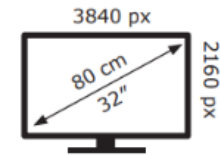

33 kWh/1000h

ABCDEF**G**
HDR
42 kWh/1000h