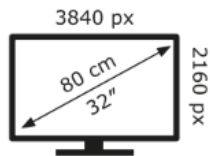

Lenovo

P32pz-30(C23315UP0)

**33** kWh/1000h

ABCDEF**G**  
**HDR**  
42 kWh/1000h

2019/2013

Lenovo

P32pz-30(C23315UP0)

**33** kWh/1000h