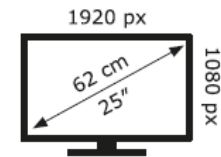

Lenovo

P25i-30(A24245FP0)

15 kWh/1000h

2019/2013

Lenovo

P25i-30(A24245FP0)

15 kWh/1000h

2019/2013