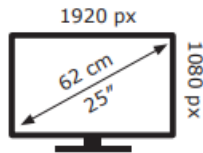

Lenovo

P25i-30(A24245FP0)

15 kWh/1000h

2019/2013

Lenovo

P25i-30(A24245FP0)

15 kWh/1000h

2019/2013