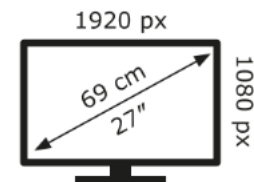

21 kWh/1000h

ABCDEF**G**
HDR
28 kWh/1000h