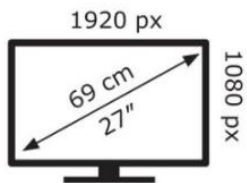

Lenovo

G27c-30(C22270FG1)

21 kWh/1000h

ABCDEF**G**
HDR
28 kWh/1000h

2019/2013

Lenovo

G27c-30(C22270FG1)

21 kWh/1000h